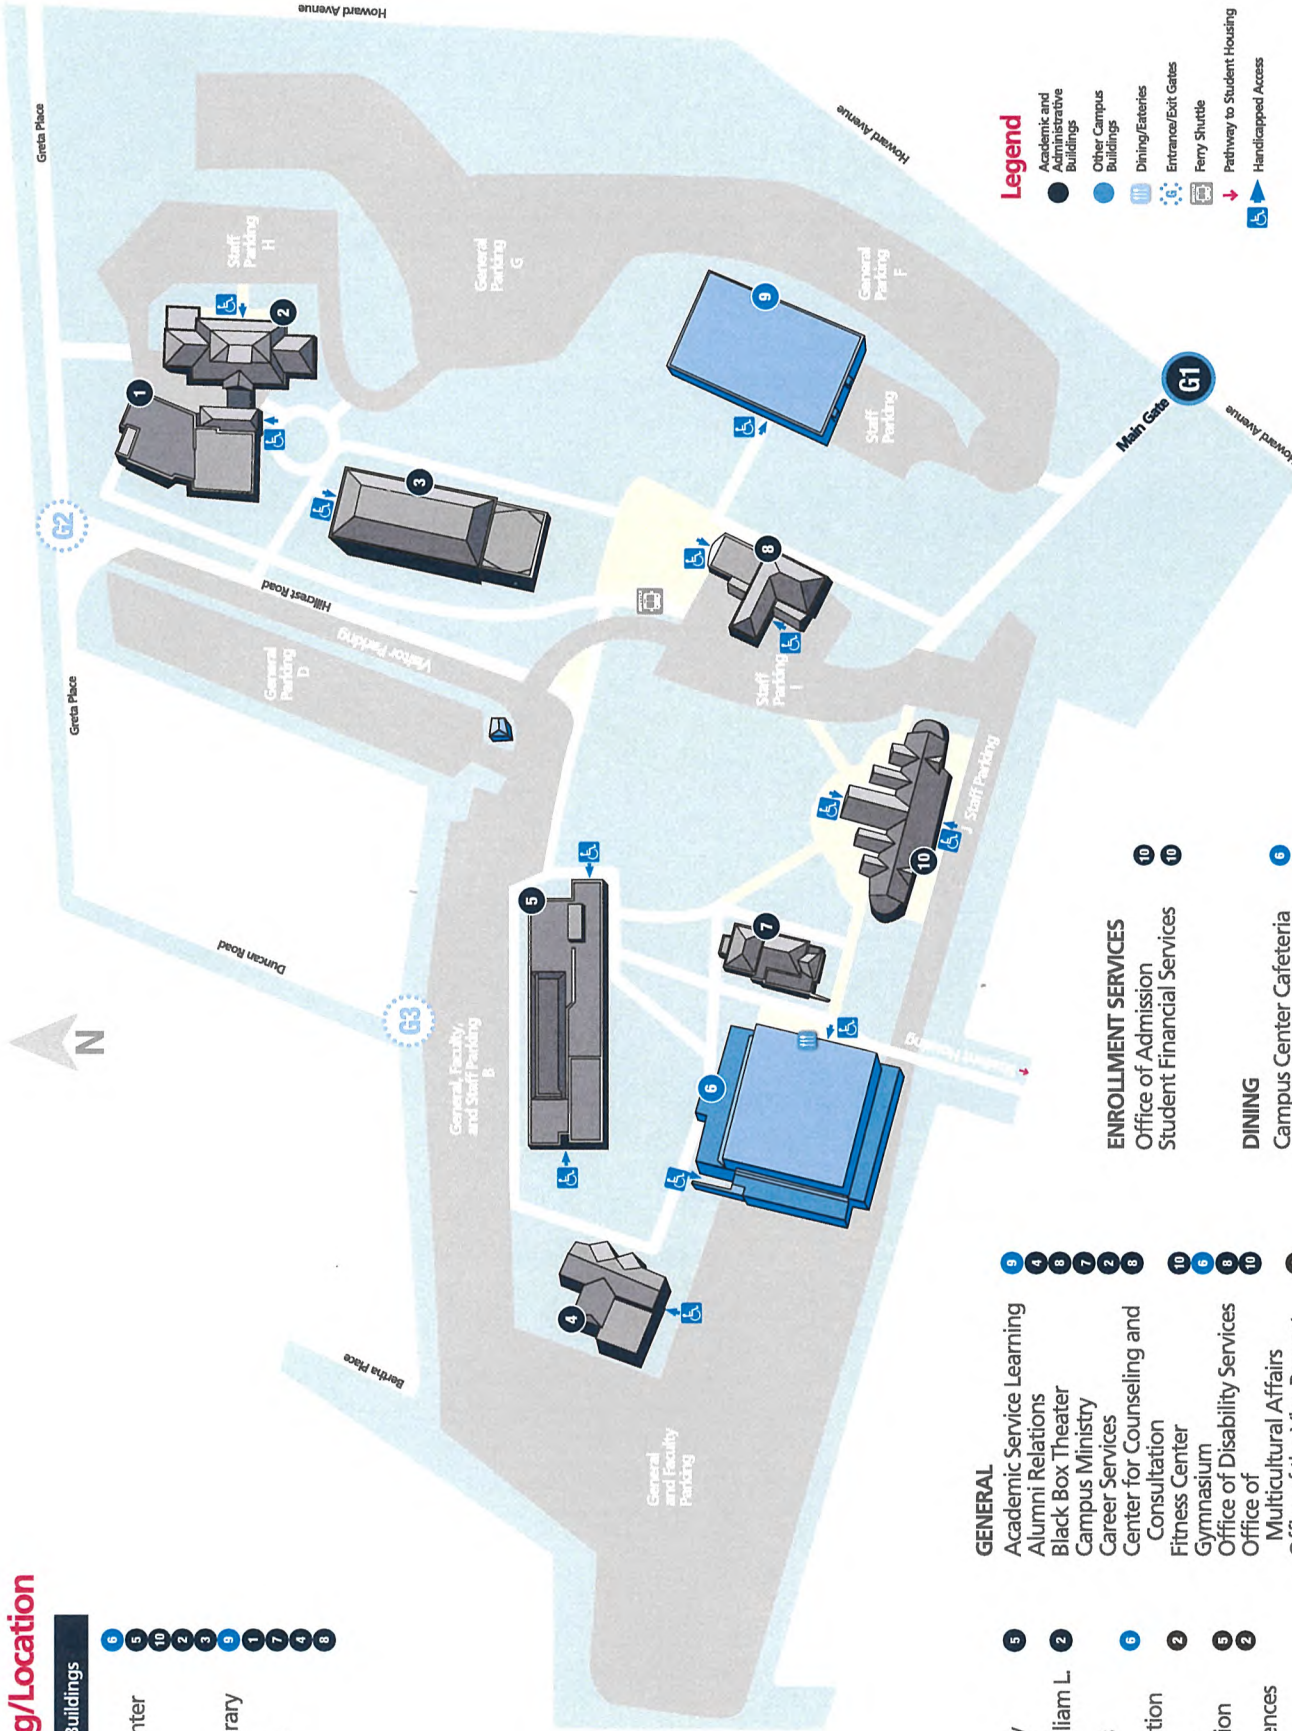

# Find a Building/Location

## Academic and Admin. Buildings

- 6 Campus Center
- 5 DaSilva Academic Center
- 10 Kelleher Center
- 2 Flynn Hall
- 3 Lavelle Hall
- 9 Loretto Memorial Library
- 1 Mahoney Hall
- 7 Notre Dame House
- 4 Rosati Hall
- 8 Spellman Hall

- 9 Academic Service Learning
- 4 Alumni Relations
- 8 Black Box Theater
- 7 Campus Ministry
- 2 Career Services
- 8 Center for Counseling and Consultation
- 10 Fitness Center
- 6 Gymnasium
- 8 Office of Disability Services
- 10 Office of Multicultural Affairs
- 2 Office of the Vice Provost
- 9 Ozanam Scholars Program
- 6 Pop-Up Bookstore
- 6 Public Safety
- 3 St. Vincent de Paul Chapel
- 6 Student Affairs
- 6 Student Health Services
- 9 VISA Office
- 8 Wellness Education and Prevention

- 10 ENROLLMENT SERVICES
- 10 Office of Admission
- 10 Student Financial Services
- 6 DINING
- 6 Campus Center Cafeteria

**ST. JOHN'S UNIVERSITY**

STATEN ISLAND CAMPUS