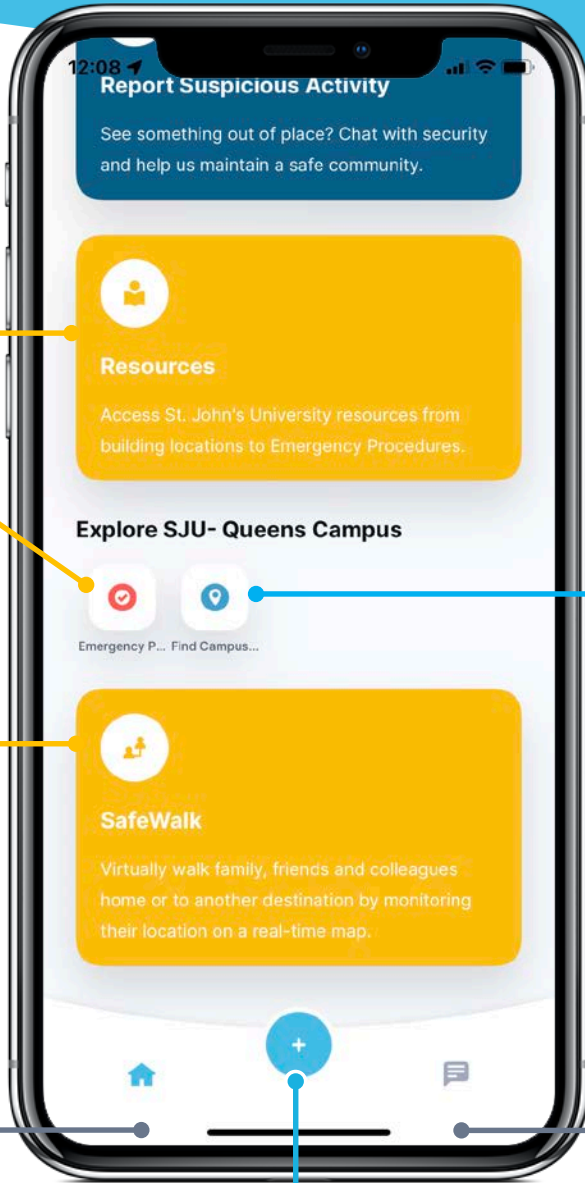

Student-Sourced Risk Intelligence

Request Help

Communicate with local emergency services and your school's safety officials – no matter where you are.

Report a Tip or Suspicious Activity

When you see something suspicious or have a tip, share that info with your organization's safety and security team.

Tab Navigation: Home

See an overview of LiveSafe resources and updates from your school.

Submit Tips to Safety & Security

When you see something suspicious, share that info with your organization's safety and security team.

Settings

Access profile settings, manage your community, and get app help.

COVID-19 Information

For the latest information about the Corona Virus.

Tab Navigation: Activity

Access broadcast messages, check-ins, and chat conversations.

Get LiveSafe
Download "LiveSafe" from the App Store or Google Play. Register and fill out your profile. Search for & select our organization. You're set!

Student-Sourced Risk Intelligence

Access Information and Emergency Procedures