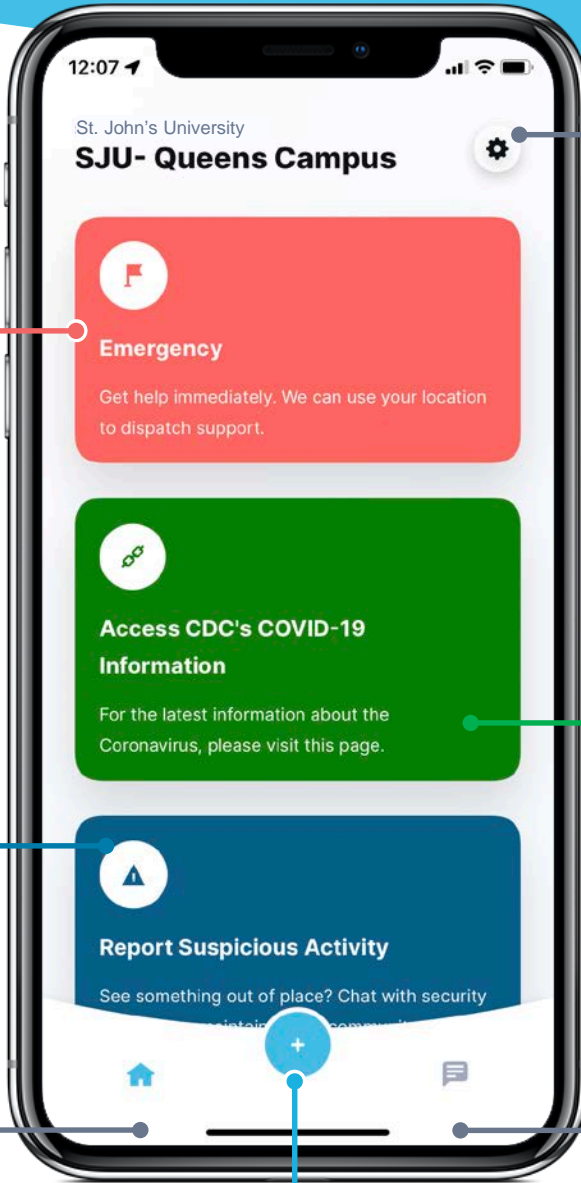

Student-Sourced Risk Intelligence

Request Help

Communicate with local emergency services and your school's safety officials – no matter where you are.

Report a Tip or Suspicious Activity

When you see something suspicious or have a tip, share that info with your organization's safety and security team.

Tab Navigation: Home

See an overview of LiveSafe resources and updates from your school.

Submit Tips to Safety & Security

When you see something suspicious, share that info with your organization's safety and security team.

Settings

Access profile settings, manage your community, and get app help.

COVID-19 Information

For the latest information about the Corona Virus.

Tab Navigation: Activity

Access broadcast messages, check-ins, and chat conversations.

View important information from your school, like emergency procedures and community resources.

SafeWalk

Invite friends to virtually walk you to your destination.

Tab Navigation: Home

See an overview of LiveSafe resources and updates from your school.