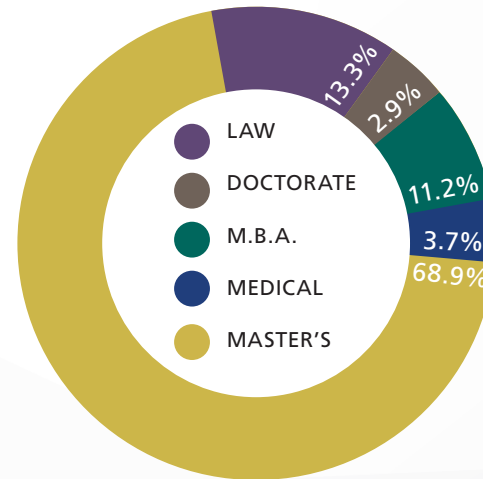

UNDERGRADUATE
**CAREER
OUTCOMES**
CLASS OF 2016

95.5%

WOULD RECOMMEND
SJU TO THEIR PEERS

178,000+

ALUMNI NETWORK

76.1%

OF SJU GRADUATES WERE EMPLOYED
IN THEIR DESIRED FIELD

Each year, University Career Services conducts a “Graduate Destinations” survey for the graduating class to learn more about their career choices. We seek to identify the number of alumni who are employed, seeking employment, or going to graduate school within six months of graduation.

POSTGRADUATE DEGREE

TOP UNIVERSITIES

- Columbia University
- Cornell University
- Duke University
- Georgetown University
- Harvard University
- Howard University
- Johns Hopkins University
- New York University
- Northwestern University
- Syracuse University
- University of California
- University of Miami
- University of Texas