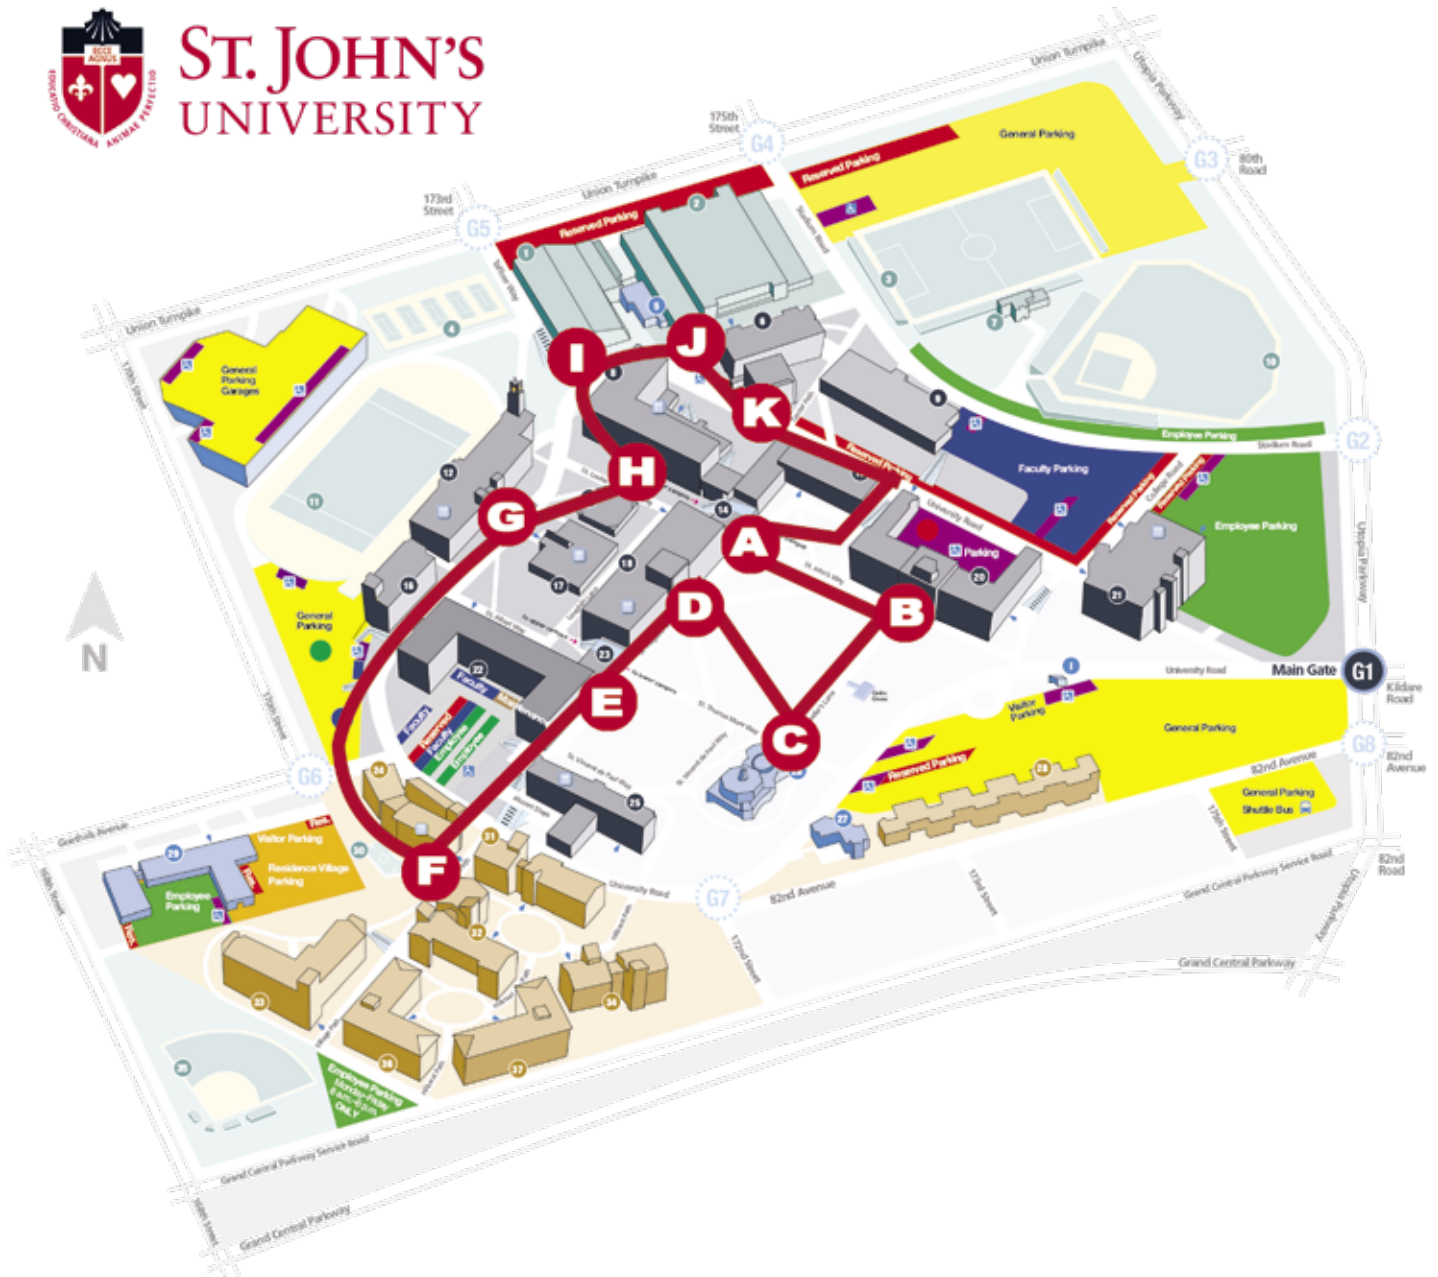

# ST. JOHN'S UNIVERSITY

- A** **START** - Welcome Center
- B** St. John Hall
- C** St. Thomas More Church
- D** St. Augustine Hall
- E** St. Albert Hall
- F** Residence Village
- G** D'Angelo Center

- H** Sun Yat Sen Memorial Hall | Chiang Ching Kuo (University Career Services)
- I** Carnesecca Arena | Taffner Field House
- J** Bent Hall
- K** St. Louise de Marillac Hall
- A** Welcome Center - **END**