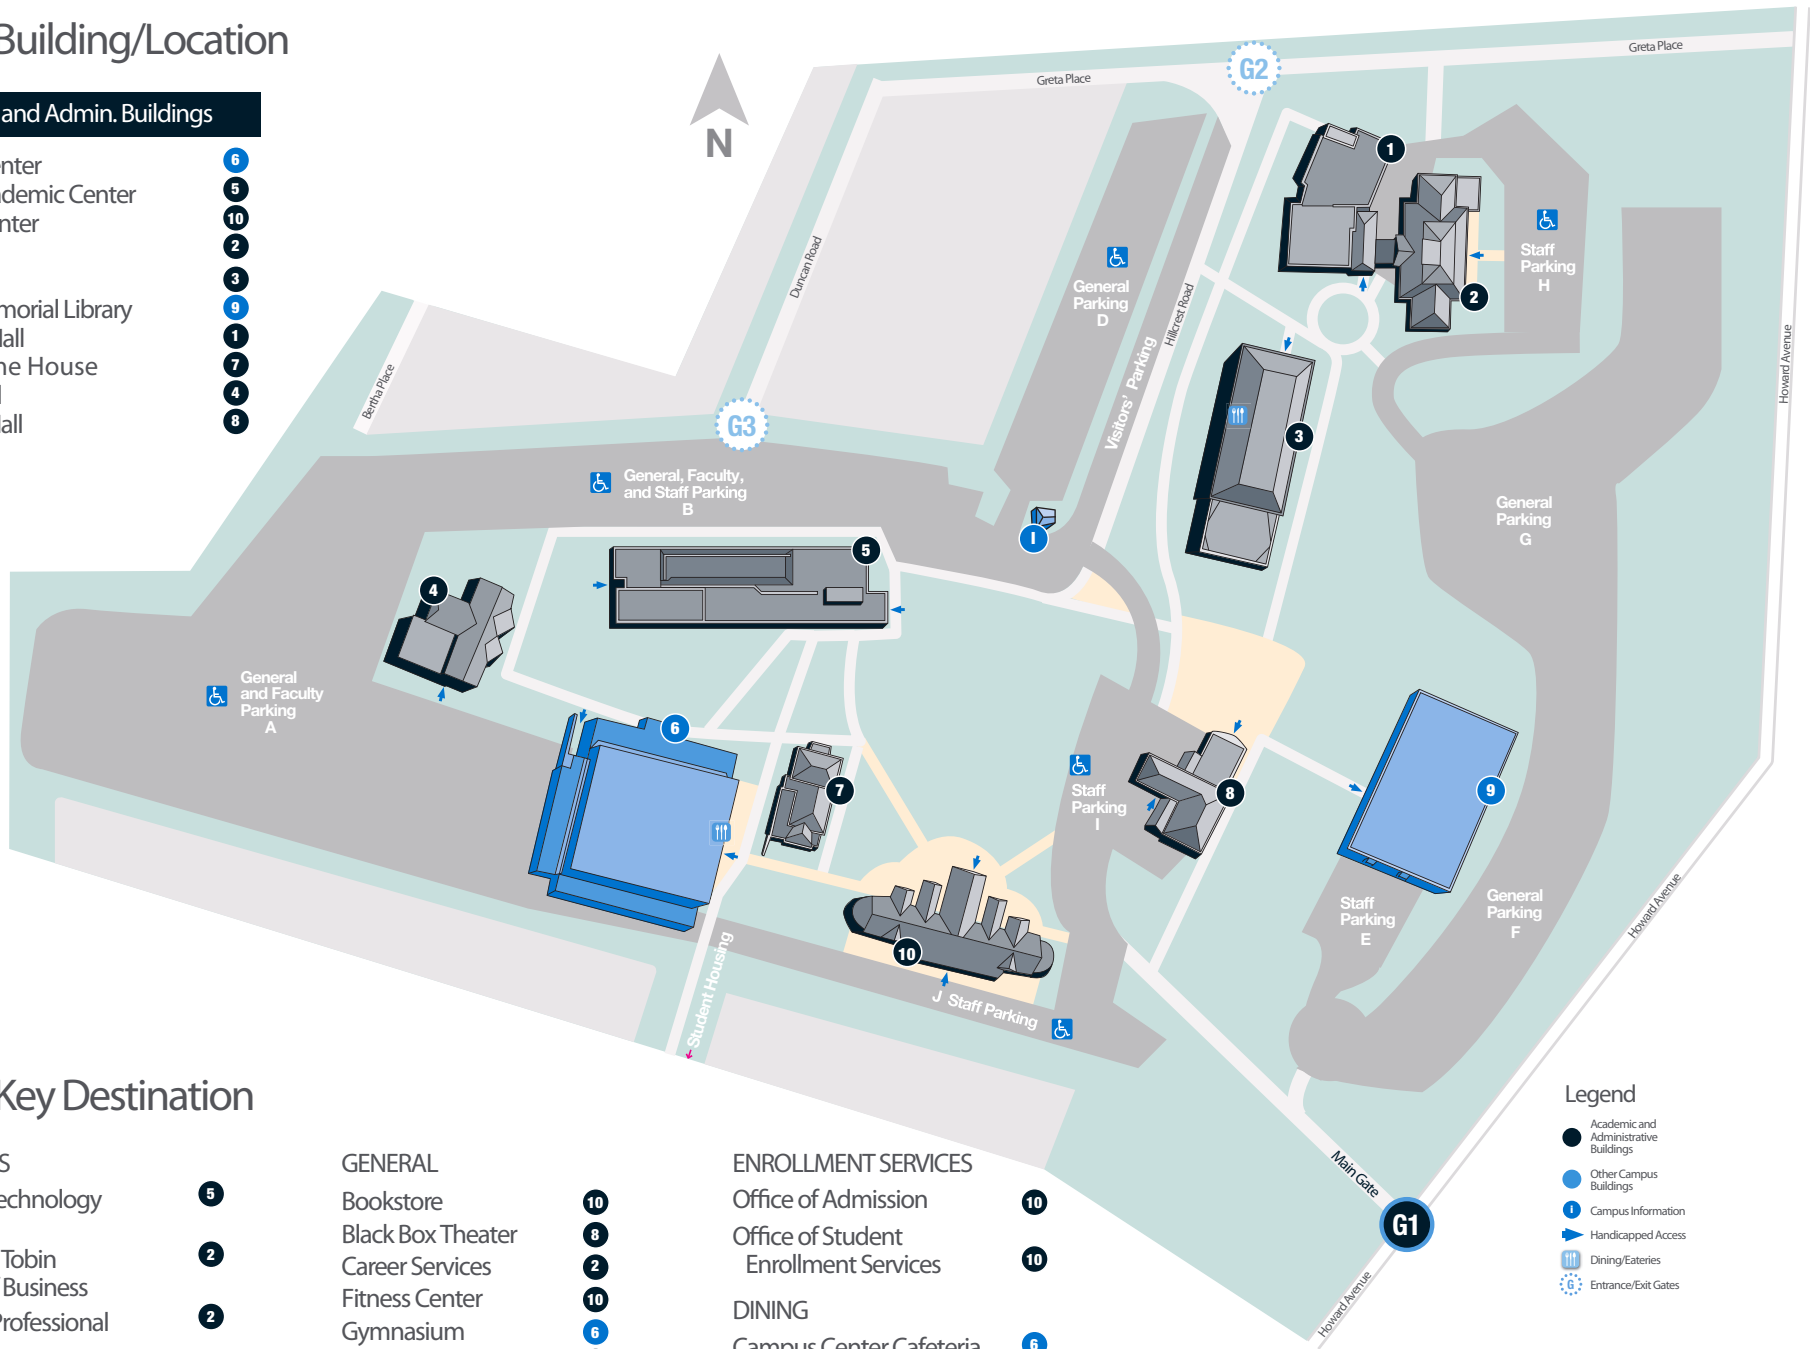

Find a Building/Location

Academic and Admin. Buildings

- Campus Center 6
- DaSilva Academic Center 5
- Kelleher Center 10
- Flynn Hall 2
- Lavelle Hall 3
- Loretto Memorial Library 9
- Mahoney Hall 1
- Notre Dame House 7
- Rosati Hall 4
- Spellman Hall 8

Find a Key Destination

ACADEMICS

- Center of Technology Education 5
- The Peter J. Tobin College of Business 2
- College of Professional Studies 2
- The School of Education 2
- St. John's College of Liberal Arts and Sciences 2

GENERAL

- Bookstore 10
- Black Box Theater 8
- Career Services 2
- Fitness Center 10
- Gymnasium 6
- Student Wellness 5
- Nurse's Office 6
- Public Safety 8
- St. Vincent de Paul Chapel 3
- Student Affairs 6

ENROLLMENT SERVICES

- Office of Admission 10
- Office of Student Enrollment Services 10
- DINING 6
- Campus Center Cafeteria 6

Legend

- Academic and Administrative Buildings
- Other Campus Buildings
- i Campus Information
- ▶ Handicapped Access
- ☰ Dining/Eateries
- ⊙ Entrance/Exit Gates